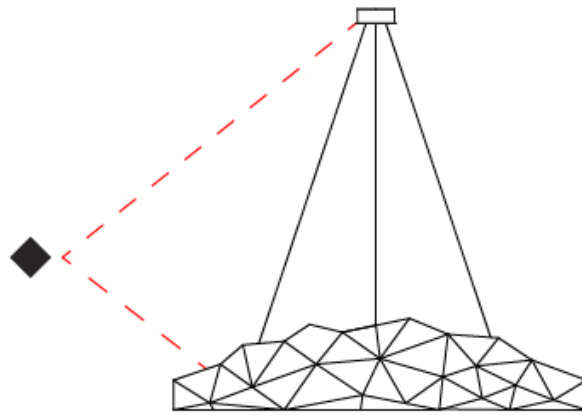

UNIVERSE DISC SUSPENSION

D101349-

PROJECT

TYPE

SPECIFIER

QUANTITY

DATE

D