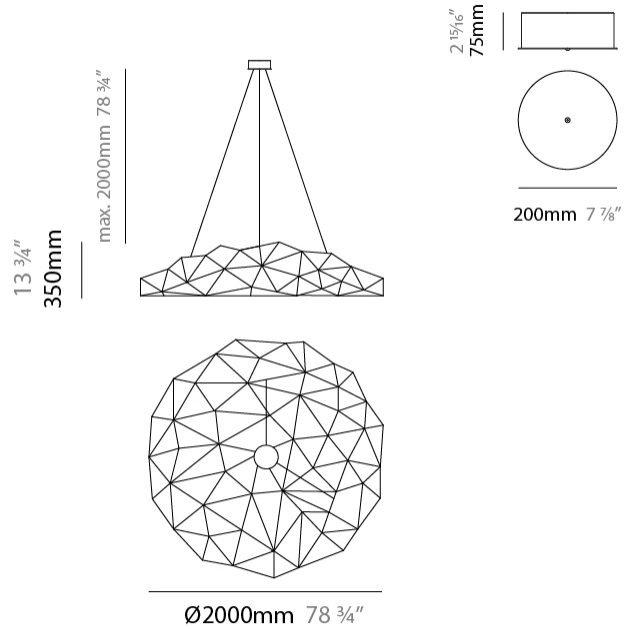

1. To build a product code in our configurator select the specify button on the base model # product page
2. To build a manual product code on this datasheet choose from the options listed below in blue font and add the suffix to the base model #

GENERAL

Series: Universe Disc
Brand: Quasar
Division: Design
Mounting Type: Suspension
Mounting Location: Ceiling
Subcategory: Ambient

PHYSICAL

Shape: Round
Diameter (mm): 2000
Diameter (in): 78 3/4
Height (mm): 350
Height (in): 13 3/4
Max. Overall Height (mm): 2350
Max. Overall Height (in): 92 1/2
Light Distribution: Omnidirectional
Weight (kg): 5
Weight (lbs): 11
Fixture Finish: [NIC / BRA / BBR](#)
Fixture Material: Metal
Upon Request: Custom Sizes

ELECTRICAL

Number of Lamps: 150
Lamp Type: LED Retrofit
Input Wattage (W): 49.5
Bulb Included: Bulb Included
Max. Wattage Per Lamp (W): 0.33
Lamp Base: E10
Dimming: [Non-Dimming / Phase Dimming (120vac Only)](#)
Driver Included: Yes
Driver Location: Integrated
Driver Type: Constant Voltage - 120/277Vac
Driver Class: Class 2
Input Voltage (V): 120 - 277
Output Voltage (V): 12
Lamp Voltage (V): 12
Upon Request: (Not included - see components) Integral: 0-10Vdc dimming

LED

Color Temperature (°K): [2600 / 3000 / 3500](#)
Max. Delivered Lumen (lm): 3450 (2600K)
CRI: >90 CRI
Lamp Life (hrs): 50000

OPTICAL

RATINGS AND CERTIFICATIONS

Certified By: Certified for North American Standards
IP rating: IP20