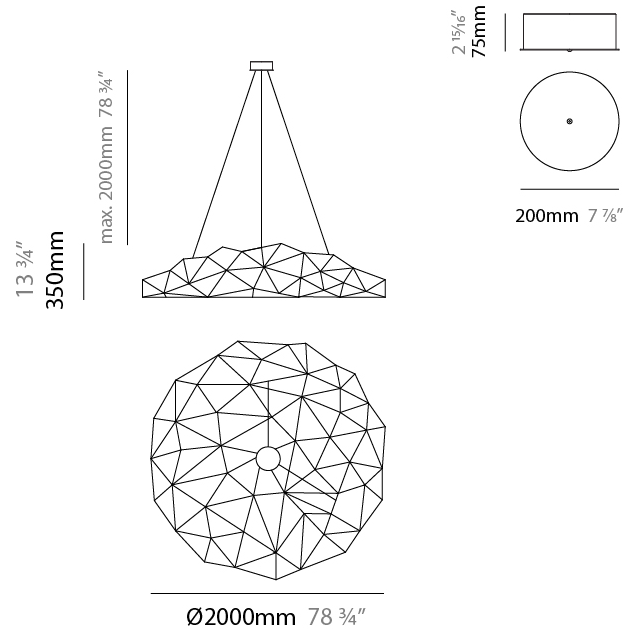

D101351-

base number   LED Dimming   Color Temperature   Finish Options

1. To build a product code in our configurator select the specify button on the base model # product page
2. To build a manual product code on this datasheet choose from the options listed below in blue font and add the suffix to the base model #

GENERAL

Series: Universe Disc
Brand: Quasar
Division: Design
Mounting Type: Suspension
Mounting Location: Ceiling
Subcategory: Ambient

PHYSICAL

Shape: Round
Diameter (mm): 2000
Diameter (in): 78 3/4
Height (mm): 350
Height (in): 13 3/4
Max. Overall Height (mm): 2350
Max. Overall Height (in): 92 1/2
Light Distribution: Omnidirectional
Fixture Finish: [NIC](#) / [BRA](#) / [BBR](#)
Fixture Material: Metal
Upon Request: Custom Sizes

ELECTRICAL

Number of Lamps: 150 + 1
Lamp Type: LED Retrofit
Input Wattage (W): 56.5
Bulb Included: Bulb Included
Max. Wattage Per Lamp (W): 0.33 + 7
Lamp Base: E10 + GU10
Dimming: [Non-Dimming](#) / [Phase Dimming (120vac Only)](#)
Driver Included: Yes
Driver Location: Integrated
Driver Type: Constant Voltage - 120/277Vac
Driver Class: Class 2
Input Voltage (V): 120 - 277
Output Voltage (V): 12
Lamp Voltage (V): 12

LED

Color Temperature (*K): [2600](#) / [3000](#) / [3500](#)
Max. Delivered Lumen (lm): 3450 (2600K)
Lamp Life (hrs): 50000

OPTICAL

RATINGS AND CERTIFICATIONS

Certified By: Certified for North American Standards
IP rating: IP20

PROJECT	_____
TYPE	_____
SPECIFIER	_____
QUANTITY	_____
DATE	_____