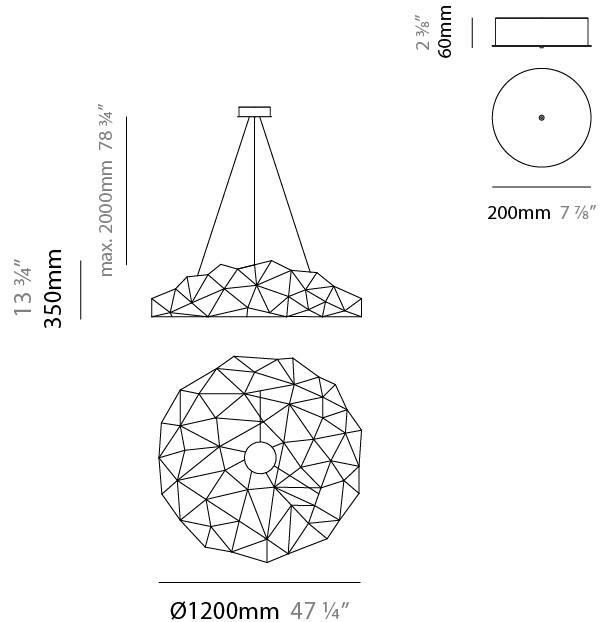

1. To build a product code in our configurator select the specify button on the base model # product page
2. To build a manual product code on this datasheet choose from the options listed below in blue font and add the suffix to the base model #

GENERAL

Series: Universe Disc
Brand: Quasar
Division: Design
Mounting Type: Suspension
Mounting Location: Ceiling
Subcategory: Ambient

PHYSICAL

Shape: Round
Diameter (mm): 1200
Diameter (in): 47 1/4
Height (mm): 350
Height (in): 13 3/4
Max. Overall Height (mm): 2350
Max. Overall Height (in): 92 1/2
Light Distribution: Omnidirectional
Weight (kg): 5
Weight (lbs): 11
[Fixture Finish: NIC / BRA / BBR](#)
Fixture Material: Metal
Cable Details: 2000mm Cable
Upon Request: Custom Sizes

ELECTRICAL

Number of Lamps: 65
Lamp Type: LED Retrofit
Input Wattage (W): 21.45
Bulb Included: Bulb Included
Max. Wattage Per Lamp (W): 0.33
Lamp Base: E10
[Dimming: Non-Dimming / Phase Dimming (120vac Only)](#)
Driver Included: Yes
Driver Location: Integrated
Driver Type: Constant Voltage - 120/277Vac
Driver Class: Class 2
Input Voltage (V): 120 - 277
Output Voltage (V): 12
Lamp Voltage (V): 12
Upon Request: (Not included - see components) Integral: 0-10Vdc dimming

LED

[Color Temperature (°K): 2600 / 3000 / 3500](#)
Max. Delivered Lumen (lm): 1495 (2600K)
CRI: >90 CRI
Lamp Life (hrs): 50000

OPTICAL

RATINGS AND CERTIFICATIONS

Certified By: Certified for North American Standards
IP rating: IP20